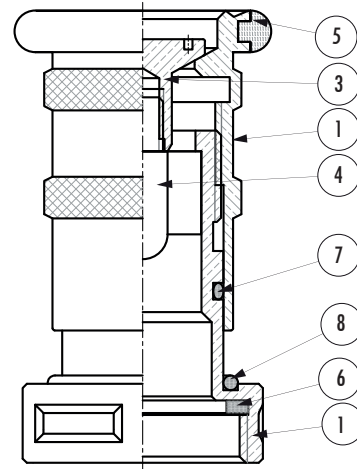

Optional Accessories

Features

- Available sizes: 1 1/2 and 2 1/2 inch.
- Adjustable fog, straight stream and shut off
- Finish: Brass and Chrome
- Thread: NST
- NST to BS336 male adaptor available if required.
- Nozzle pressure rating: 100 psi
- Service Range: 20 ~100 psi
- Discharge GPM as in UL listing

Description

LIFECO's adjustable spray hose nozzle is made of cast bronze and designed in accordance with UL 401 – Standard for Portable Spray Hose Nozzles for Fire-Protection Service. The hose nozzle is intended for use with fire department equipment and for use with fire hose mounted on standpipe systems. The LF-SHN Series is available in sizes 1-1/2 inch and 2-1/2 inch which is rated for use at an inlet pressure of 100 psi. It is a basic spray type nozzle with a rotational type control, the nozzle is of an adjustable type having a water spray discharge ranging from a wide cone shaped pattern to a straight stream to shut-off. The nozzles are intended for use on class A and B fires only.

Material Specification

Sl No.	Part Name	Quantity	Material
1	Barrel	1	Forged Brass
2	Spindle	1	Forged Brass
3	T-Head	1	Forged Brass
4	Commutator	1	Forged Brass
5	Rubber Guard	1	Synthetic Rubber - NBR
6	Packing	1	Synthetic Rubber - #E701N
7	O-Ring	1	EPDM - E7000AA
8	O-Ring	1	EPDM - E7000AA

Model No.	Size In.	Nozzle Pressure psi	Discharge GPM Wide Open
LF-SHN40	1 ½	100	130
LF-SHN65	2 ½	100	205